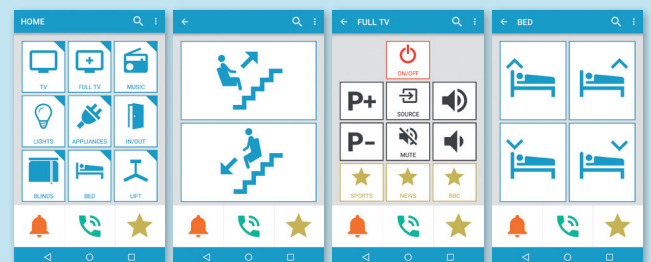

CUSTOMISE THE FUNCTIONS AND THE APPEARANCE OF YOUR REMOTE TO CONTROL YOUR WORLD

FULL AUTONOMY AVAILABLE OR EVERYONE!
Control your environment and enjoy!

BJLive!
smart solutions that suit you

t. +34 93 285 04 37
info@bjliveat.com
www.bjliveat.com